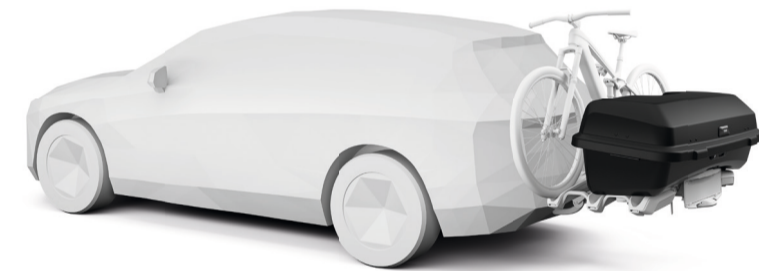

Thule Santu

The cargo box for Thule premium bike carriers.

Fits on Thule Epos, Thule EasyFold 3, and Thule EasyFold XT bike carriers.

Thule Santu
147 x 62 x 52 cm - 260 L
909400

146 cm