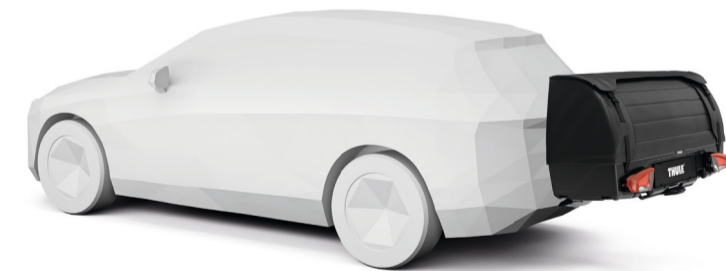

# Rear of car cargo

## Thule Santu

The cargo box for Thule premium bike carriers.

*Fits on Thule Epos, Thule EasyFold 3, and Thule EasyFold XT bike carriers.*

**Thule Santu**  
147 x 62 x 52 cm - 260 L  
909400

146 cm

## Thule Onto 2

Rear mounted cargo box for efficient packing and great aerodynamics.

**Thule Onto 2**  
139 x 68 x 73 cm - 300L  
907100

140 cm